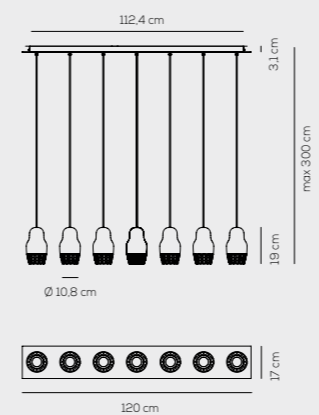

# fedora

Dima Loginoff

**SP FEDOR 3**  
kg 4,56 m³ 0,06

IP20 LED

GU10 LED 3 x Max 5,5W  
only LED bulbs

220-240VAC

example composition code  
SP FEDOR 3 BC BC GU1

**SP FEDOR 6**  
kg 9,12 m³ 0,24

IP20 LED

GU10 LED 6 x Max 5,5W  
only LED bulbs

220-240VAC

example composition code  
SP FEDOR 6 BC BC GU1

**Colours / Finish**  
BC white + glass / BC white varnished metal  
RO rose gold + glass / BC white varnished metal  
BR bronze + glass / BC white varnished metal  
CR chrome + glass / BC white varnished metal

# fedora

Dima Loginoff

**SP FEDOR 7**  
kg 11 m³ 0,25

IP20 **LED**

**Colours / Finish**  
BC white + glass / BC white varnished metal  
RO rose gold + glass / BC white varnished metal  
BR bronze + glass / BC white varnished metal  
CR chrome + glass / BC white varnished metal

# fedora

Dima Loginoff

**FA FEDORA**  
kg 0,4 m³ 0,01

IP20 **LED**

**Colours / Finish**  
XX glass / XX white varnished metal

**GU10 LED** 1 x Max 5,5W  
only LED bulbs

220-240VAC

**foro - hole Ø 10 cm / profondità min - min depth 11 cm**