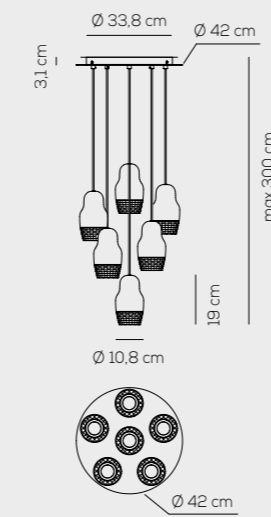

### COLOURS

rose gold

bronze

chrome

white

white canopy

**SP FEDOR 1**  
kg 1,21 m³ 0,04

IP20 **LED**

**GU10** LED 1 x Max 5,5W  
only LED bulbs

220-240VAC

example composition code  
**SP FEDOR 1 BC BC GU1**

SPFEDOR3CRBCGU1

# fedora

Dima Loginoff

**SP FEDOR 3**  
kg 4,56 m³ 0,06

IP20 LED

GU10 LED 3 x Max 5,5W  
only LED bulbs

220-240VAC

example composition code  
SP FEDOR 3 BC BC GU1

**SP FEDOR 6**  
kg 9,12 m³ 0,24

IP20 LED

GU10 LED 6 x Max 5,5W  
only LED bulbs

220-240VAC

example composition code  
SP FEDOR 6 BC BC GU1

**Colours / Finish**  
BC white + glass / BC white varnished metal  
RO rose gold + glass / BC white varnished metal  
BR bronze + glass / BC white varnished metal  
CR chrome + glass / BC white varnished metal